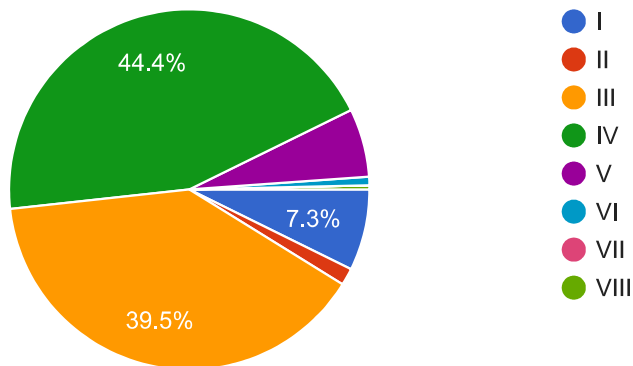

Mention Semester

261 responses