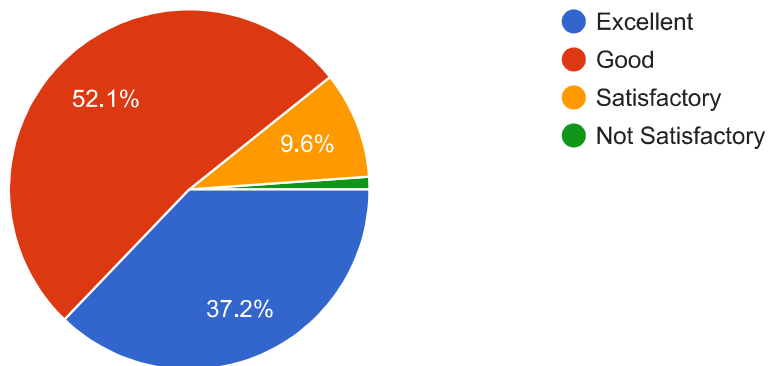

Promptness in office services

261 responses